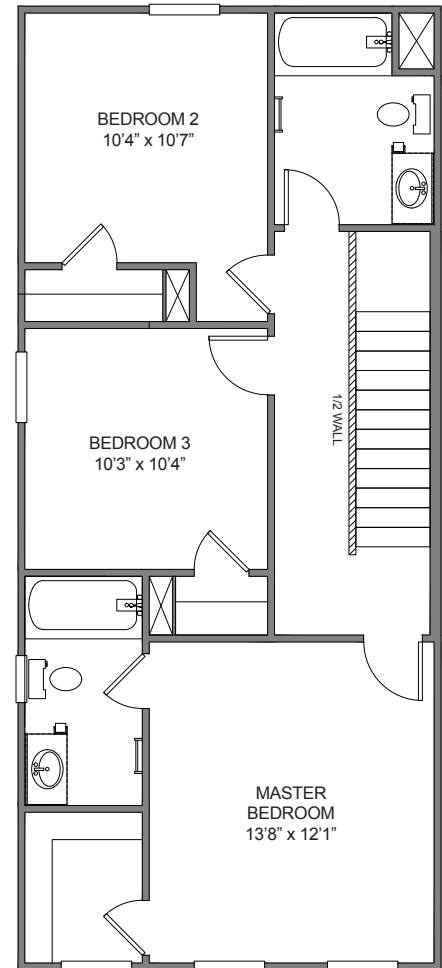

Brooks II Plan

Bradford Showcase Home

1476 Square Feet

Homesite 20

Elevation C1

CUSTOM FEATURE OPTIONS

Structural Options

- Master Bath Garden Tub/Shower Combo

New Home Showroom Options

- Staggered Kitchen Cabinets
- Two Tone Paint
- Ceiling Fan Pre-Wire

Total Price

\$

165,000

Option Price reflects price at the time of construction. Current price may differ, and is subject to change without notice. Standard pricing reflects home on a standard homesite. Homesite premiums vary lot to lot, and will be determined on an individual lot basis. Revised 6/20/16

THE BROOKS II

1,476 Sq Ft 3 Bedrooms 2.5 Bathrooms

Elevation E-C1

Second Floor