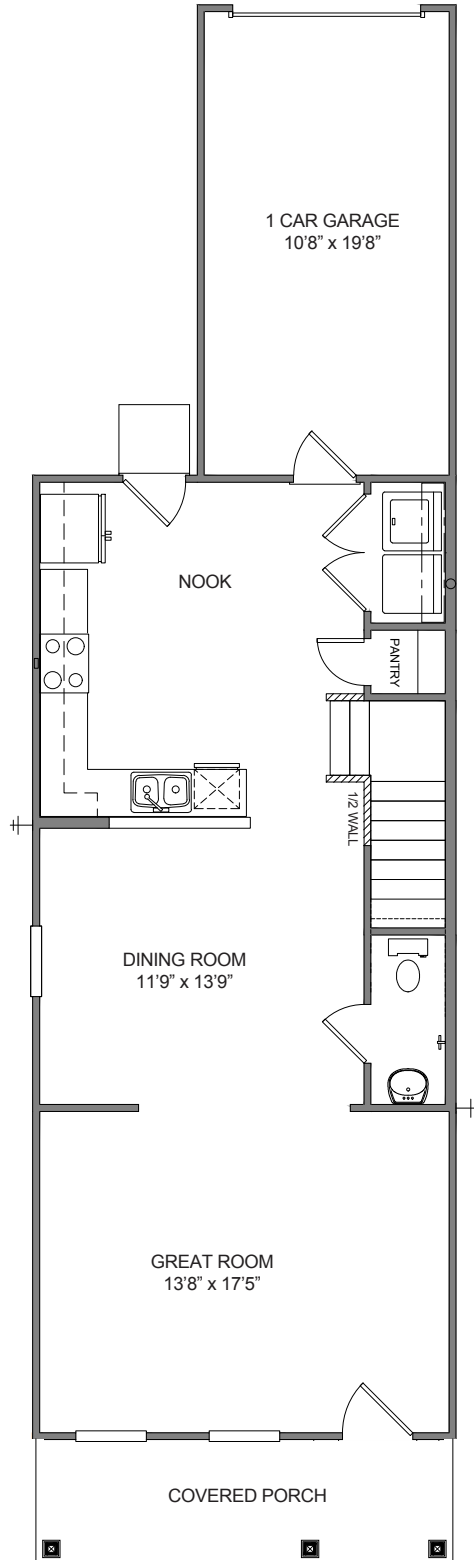

Brooks II Plan

Bradford Showcase Home

1476 Square Feet

Homesite 20

Elevation C1

CUSTOM FEATURE OPTIONS

Structural Options

- Master Bath Garden Tub/Shower Combo

New Home Showroom Options

- Staggered Kitchen Cabinets
- Two Tone Paint
- Ceiling Fan Pre-Wire

Total Price

\$

165,000

Option Price reflects price at the time of construction. Current price may differ, and is subject to change without notice. Standard pricing reflects home on a standard homesite. Homesite premiums vary lot to lot, and will be determined on an individual lot basis. Revised 6/20/16

THE BROOKS II

1,476 Sq Ft 3 Bedrooms 2.5 Bathrooms

Elevation E-C1

Second Floor